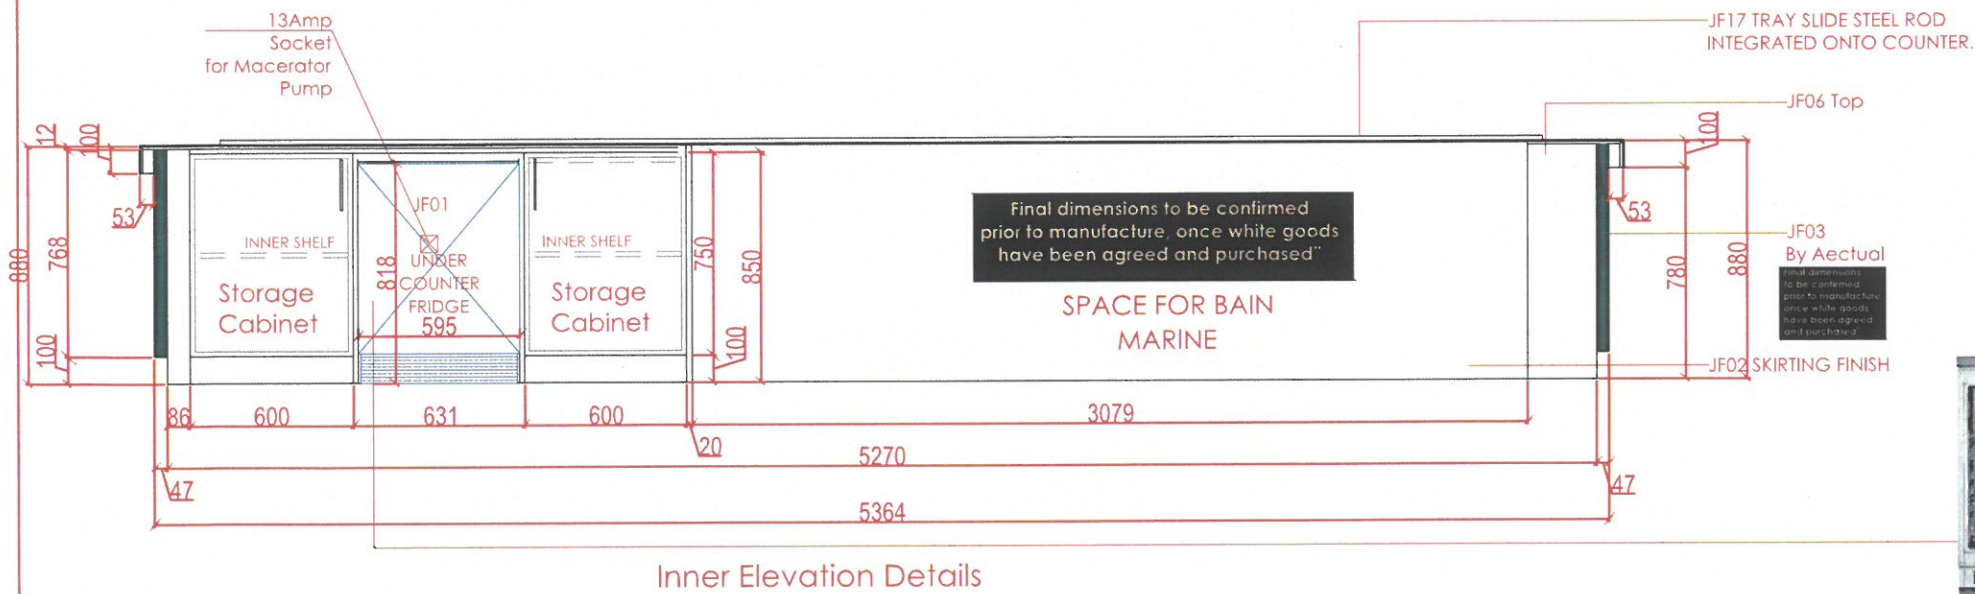

Joinery J10- Bain Marine Joinery

ITEM K ON THE LIST
QTY 1

Floor Plan Details

FRONT Elevation Details

Side view Details

Inner Elevation Details

FINISHES

JF03
Finished: Ribbed
Colour: Marine Blue
Aectual

JF06
Colour: D0100-50
Thickness: 12mm
Solid Surface

JF02
Colour: Stainless Steel Metal

www.wood-styles.com

Copyright of designs shown herein is retained by this office. Authority is required for any reproduction. © Copyright Wood-styles Ltd.

Sheet title
Joinery J10- Bain Marine
Floor Plan , Elevation

Dwg No.	No.
WS-DS-SD-TP-019	