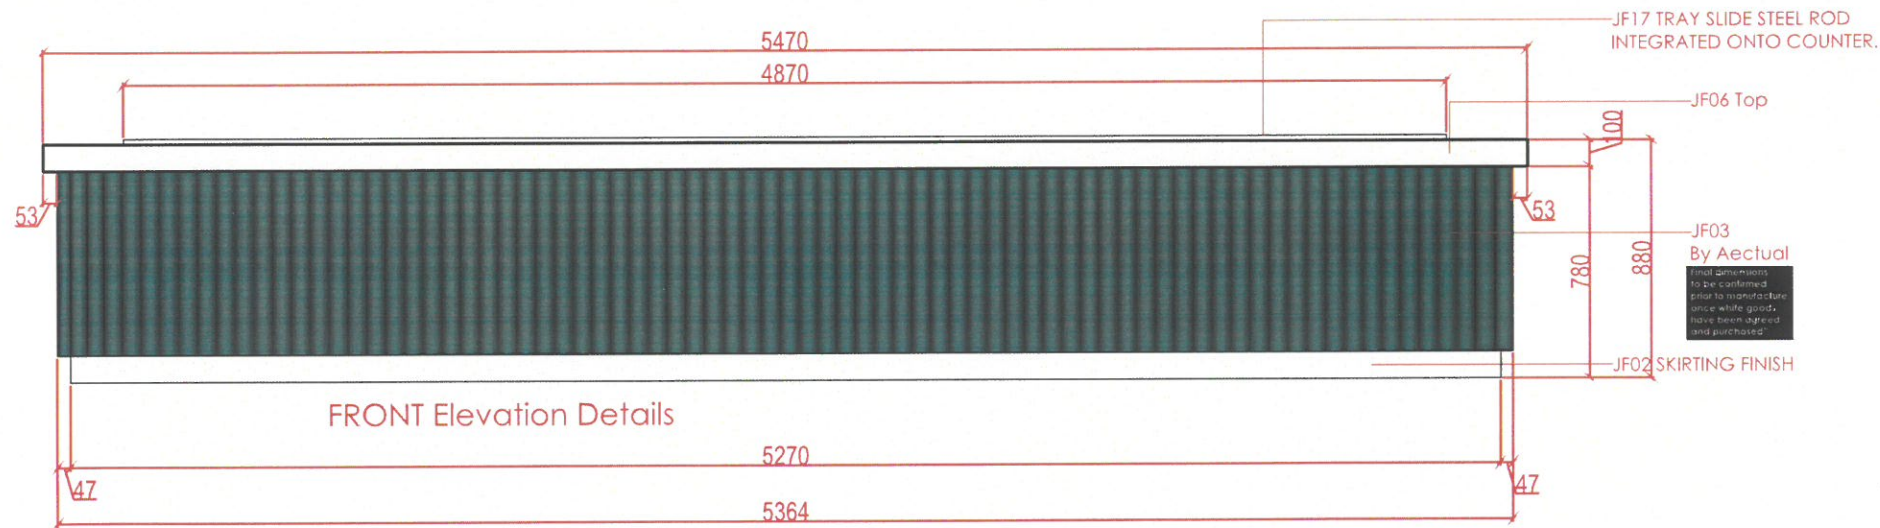

Joinery J10- Bain Marine Joinery

ITEM K ON THE LIST
QTY 1

Floor Plan Details

FRONT Elevation Details

Side view Details

Inner Elevation Details

FINISHES

JF03
Finished: Ribbed
Colour: Marine Blue
Aectual

JF06
Colour: D0100-50
Thickness: 12mm
Solid Surface

JF02
Colour: Stainless Steel Metal

www.wood-styles.com

Copyright of designs shown herein is retained by this office. Authority is required for any reproduction. © Copyright Wood-styles Ltd.

Sheet title
Joinery J10- Bain Marine
Floor Plan , Elevation

Dwg No.	No.
WS-DS-SD-TP-019	