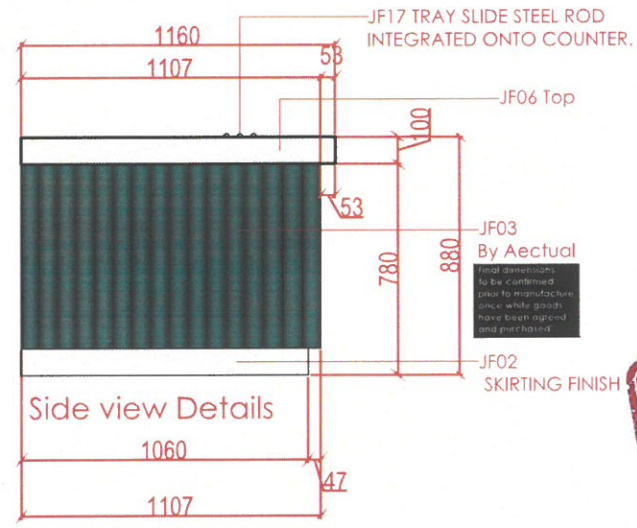

Joinery J10- Bain Marine Joinery

ITEM K ON THE LIST
QTY 1

Floor Plan Details

FRONT Elevation Details

Side view Details

Inner Elevation Details

FINISHES

JF03
Finished: Ribbed
Colour: Marine Blue
Aectual

JF06
Colour: D0100-50
Thickness: 12mm
Solid Surface

JF02
Colour: Stainless Steel Metal

www.wood-styles.com

Copyright of designs shown herein is retained by this office. Authority is required for any reproduction. © Copyright Wood-styles Ltd.