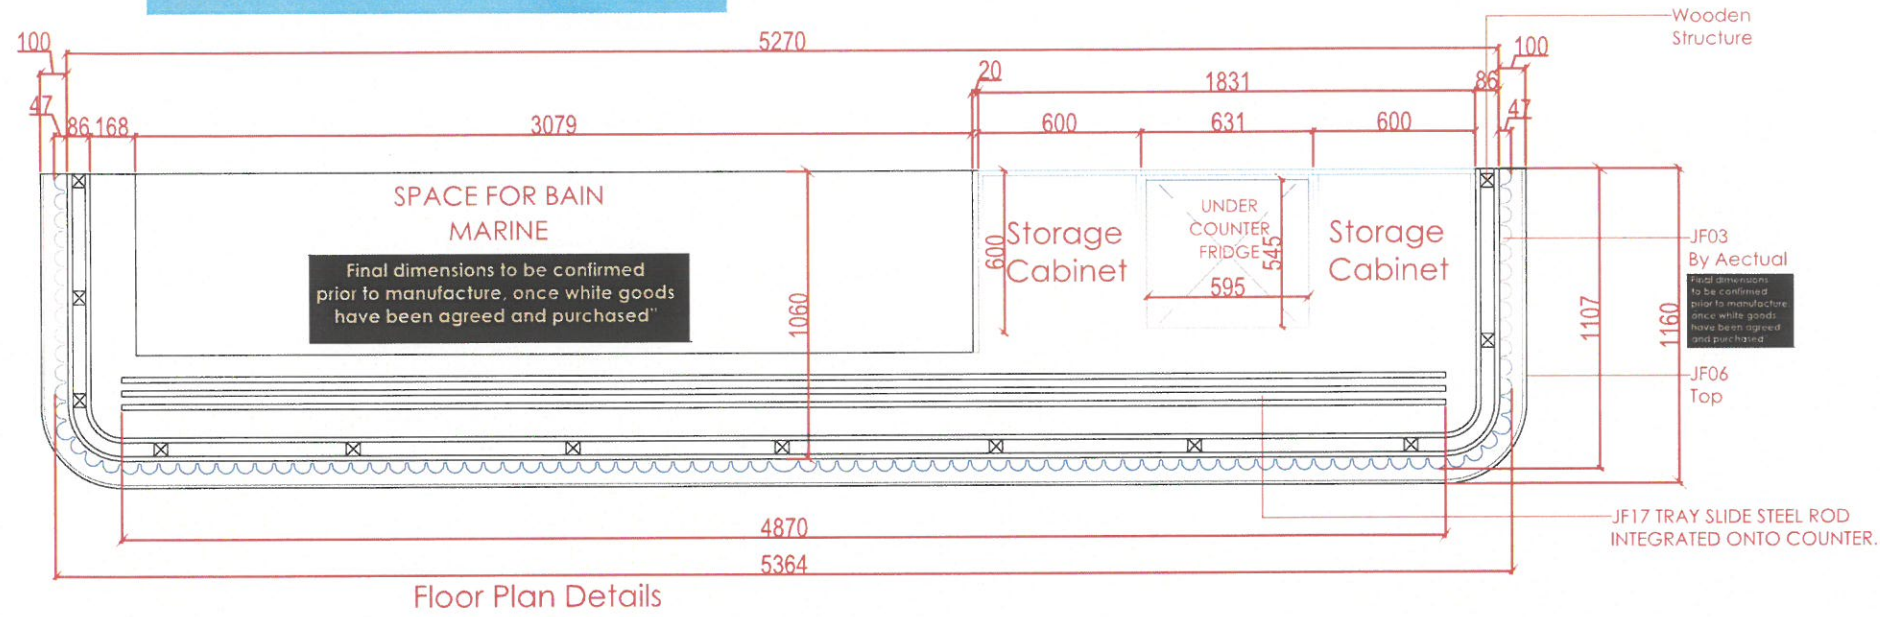

Joinery J10- Bain Marine Joinery

ITEM K ON THE LIST
QTY 1

Floor Plan Details

FRONT Elevation Details

Side view Details

Inner Elevation Details

FINISHES

JF03
Finished: Ribbed
Colour: Marine Blue
Aectual

JF06
Colour: D0100-50
Thickness: 12mm
Solid Surface

JF02
Colour: Stainless Steel Metal

www.wood-styles.com

Copyright of designs shown herein is retained by this office. Authority is required for any reproduction. © Copyright Wood-styles Ltd.